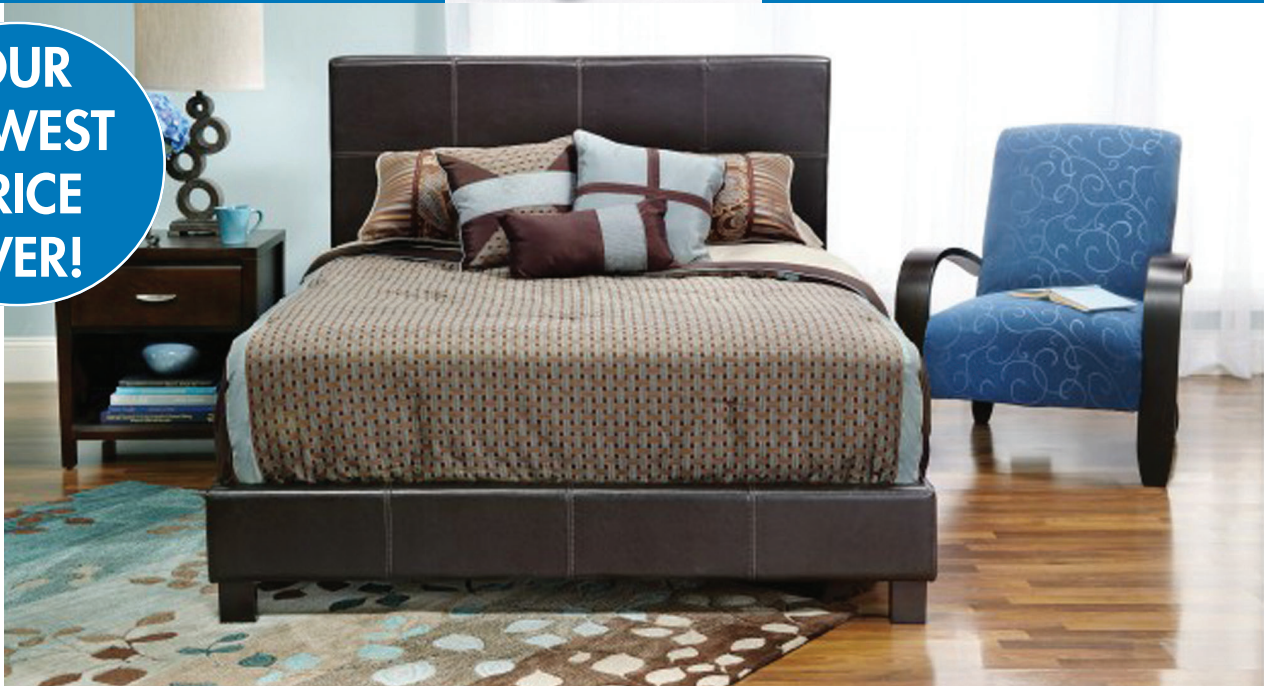

OUR LOWEST PRICE EVER!

sale $397

56% off list price

FISKE TERRACE SOFA

Softly textured chenille in 3 colors; stocked in green. Includes 2 floral and 2 striped accent pillows. 82w 37d 39h. SKU# 1225336