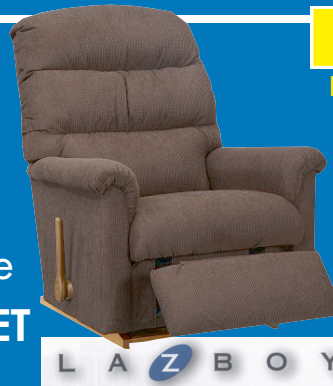

NOW THROUGH MONDAY ONLY!

Register to
WIN A \$1,000 Shopping Spree

No purchase necessary. See store for details.

THROUGH MONDAY ONLY!

sale \$299⁹⁸
List Price \$659⁹⁹
55% off list price
SEALY FIRM QUEEN SET
SKU# PENGV50

THROUGH MONDAY ONLY!

FROM THE MIDWEST'S #1 RECLINER STORE

ONLY \$222

56% off list price
ANDERSON ROCKER RECLINER
Classic comfort with channel-stitched back for instant lumbar support and plush, pillowed arms. Java only. ADDITIONAL COLORS AVAILABLE FOR \$249.99. 32w 35d 40h. SKU# 2349545