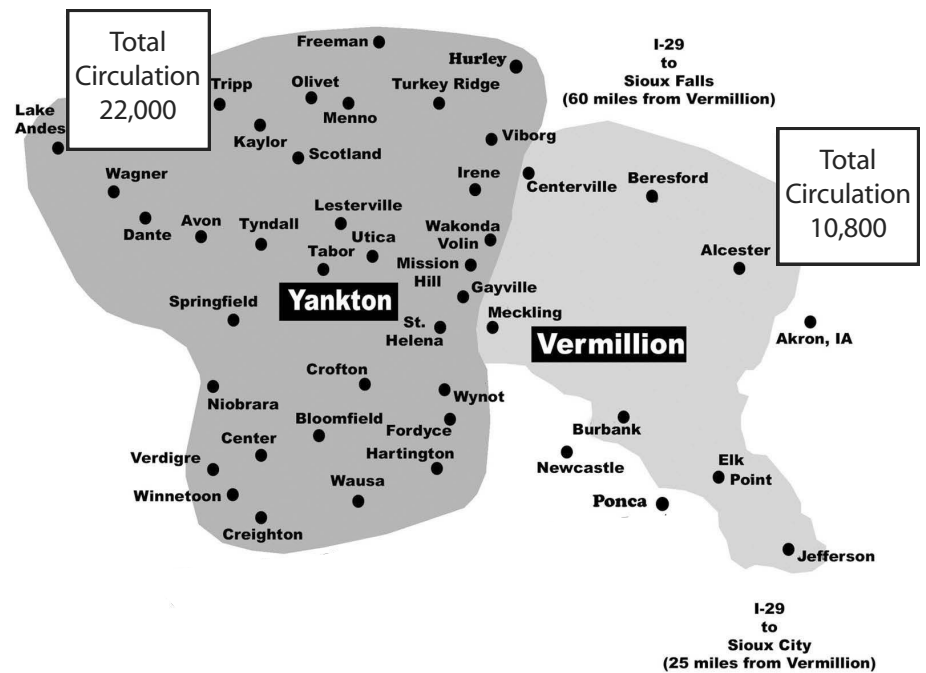

ANTIQUES - PRIMITIVES - STONEWARE
AUCTION
SATURDAY, FEBRUARY 11TH
10:00 A.M.
LOCATED: LAUREL, NEBRASKA CITY AUDITORIUM
Redwing Salt Glaze Churn, Red Wing 5 Gallon Beehive Jug, Redwing Fruit Jar, Western Stoneware Crocks, Advt. Bean Pots, Large Offering of Watt Pottery. & Other Stoneware Collectibles Large Copper Candy Store Bowl, Pedal Cars, Parrish Prints, Signs, Toys, Marbles, Pocket Knives, Post Cards, Wooden Wagon Wheels, Glassware, Primitives & MUCH MORE
VIST OUR WEB SITE FOR COMPLETE LISTING & PHOTOS
www.MCHJAUCTIONEERS.COM
AUCTION CONDUCTED BY:
MILLER CREAMER HEIMES JANSSEN AUCTIONEERS & APPRAISERS L.L.C.
402-254-9753

WE'VE GOT YOU COVERED

Serving Southeast South Dakota and Northeast Nebraska

Reaching
82,000
Readers

bp Broadcaster Press
Since 1934

605-624-4429 • Fax 605-624-2696
201 W. Cherry, Vermillion, SD

MISSOURI VALLEY
SHOPPER

605-665-5884 • Fax 605-665-0288
319 Walnut, Yankton, SD

Generations of Hometown and Regional Experience and Knowledge for the Betterment Of YOUR Community.

- Local decision making
- Investing within our communities by buying locally
- Supporting community projects such as the Yankton Y.E.S. Campaign the Vermillion NOW Campaign and more

YOUR ADVERTISING DOLLARS, SUPPORTING YOUR COMMUNITY