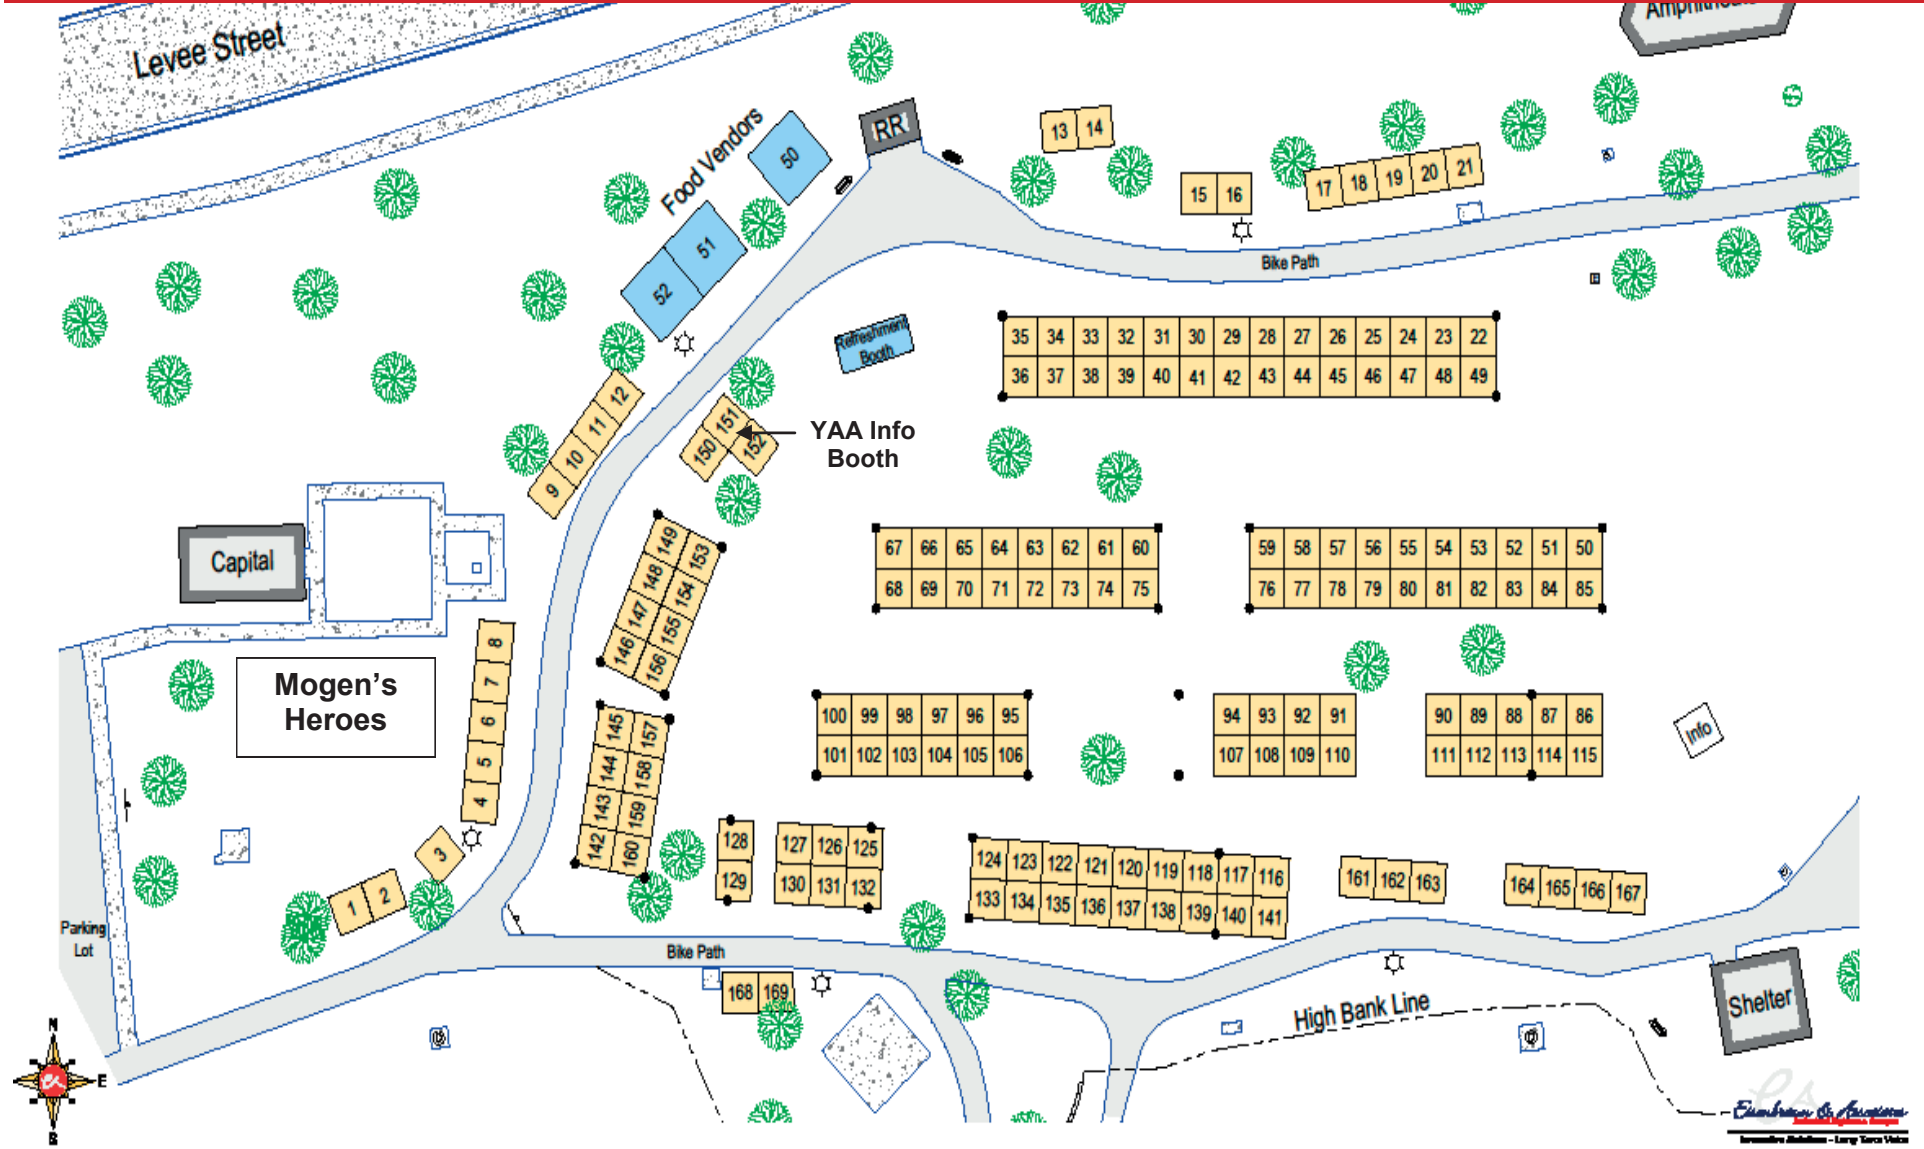

Riverside Park Arts & Craft Booth Locations

2015 Summer Arts Festival Fine Arts & Crafts Vendors